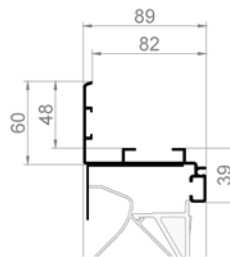

FRAME TYPES AND DIMENSIONS

Dimensions in mm		G
Louvre pitch		65
Recess depth		82
Frame rebate		48
Min. dimensions	min. W 300 x H 300	

G 70V
Recessed wall louvre
with flange

VENTILATION VALUES

Visual free passage		65 %
Physical free passage		36 %
Ce (higher is better)		0,12
Cd (higher is better)		0,11
K-FACTOR (lower is better)	INLET	72,79
	OUTLET	83,88

WATER RESISTANCE

Air velocity	Class
0 m/s	A
0,5 m/s	B (98,98%)
1 m/s	B (95,53%)
1,5 m/s	C (80,43%)
2 m/s	D
2,5 m/s	D

INSECT SCREEN

STANDARD	Stainless-steel mesh 2.3 x 2.3 mm	
OPTION	Stainless-steel mesh 6 x 6 mm	
	Stainless-steel mesh 20 x 20 mm	