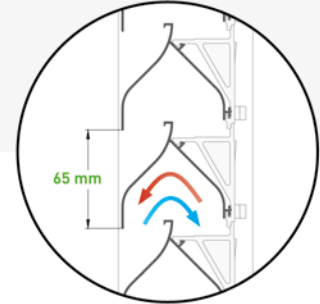

Good water resistance Penetration safety

DucoGrille Classic 70V

DucoGrille Classic G 70V is a recessed wall louvre manufactured from extruded aluminium sections. Insect mesh is fitted as standard. The unique “V”-shaped blade ensures better water resistance and makes the louvre grille ‘penetration-proof’ and difficult to see through from the outside.

FRAME TYPES AND DIMENSIONS

Dimensions in mm		G
Louvre pitch		65
Recess depth		82
Frame rebate		48
Min. dimensions	min. W 300 x H 300	

G 70V
Recessed wall louvre
with flange

VENTILATION VALUES

Visual free passage		65 %
Physical free passage		36 %
Ce (higher is better)		0,12
Cd (higher is better)		0,11
K-FACTOR (lower is better)	INLET	72,79
	OUTLET	83,88

WATER RESISTANCE

Air velocity	Class
0 m/s	A
0,5 m/s	B (98,98%)
1 m/s	B (95,53%)
1,5 m/s	C (80,43%)
2 m/s	D
2,5 m/s	D

INSECT SCREEN

STANDARD	Stainless-steel mesh 2.3 x 2.3 mm	
OPTION	Stainless-steel mesh 6 x 6 mm	
	Stainless-steel mesh 20 x 20 mm	