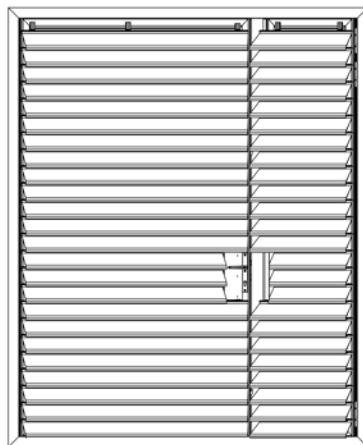

also in
RC2
configuration

Duco**Door** Louvre

With the DucoDoor Louvre, Duco has developed an **intrusion-resistant louvre door** that has been extensively tested by SKG in accordance with European standards (EN 1627:2011 & NEN 5096+C2:2011) and has been certified as **resistance class RC2**. The DucoDoor Louvre can also be made **draughtproof**. The special hinges fitted on the side create a **large usable width** and enable the door to be opened **by 180°**. This type of louvre door can be easily concealed in a louvre wall as it can draw on the **complete range** of Solid, Classic and Screening louvre blades.

Single door
opening **outwards**

Double door
opening **inwards**

A = overall dimension
B = useful width

INTRUSION RESISTANT

DucoDoor **Louvre** can be ordered up to intrusion-resistance class RC2 as an option. Certification available upon request.