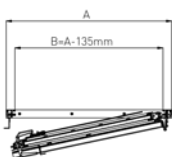

also in
RC2
configuration

Duco**Door** Louvre

With the DucoDoor Louvre, Duco has developed an **intrusion-resistant louvre door** that has been extensively tested by SKG in accordance with European standards (EN 1627:2011 & NEN 5096+C2:2011) and has been certified as **resistance class RC2**. The DucoDoor Louvre can also be made **draughtproof**. The special hinges fitted on the side create a **large usable width** and enable the door to be opened **by 180°**. This type of louvre door can be easily concealed in a louvre wall as it can draw on the **complete range** of Solid, Classic and Screening louvre blades.

Single door
opening **outwards**

Double door
opening **inwards**

A = overall dimension
B = useful width

INTRUSION RESISTANT

DucoDoor **Louvre** can be ordered up to intrusion-resistance class RC2 as an option. Certification available upon request.