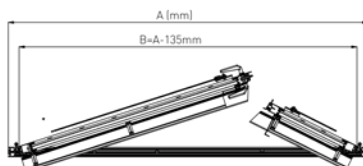

also in
RC2
configuration

Duco**Door** Louvre

With the DucoDoor Louvre, Duco has developed an **intrusion-resistant louvre door** that has been extensively tested by SKG in accordance with European standards (EN 1627:2011 & NEN 5096+C2:2011) and has been certified as **resistance class RC2**. The DucoDoor Louvre can also be made **draughtproof**. The special hinges fitted on the side create a **large usable width** and enable the door to be opened **by 180°**. This type of louvre door can be easily concealed in a louvre wall as it can draw on the **complete range** of Solid, Classic and Screening louvre blades.

Single door
opening **outwards**

Double door
opening **inwards**

A = overall dimension
B = useful width

INTRUSION RESISTANT

DucoDoor **Louvre** can be ordered up to intrusion-resistance class RC2 as an option. Certification available upon request.